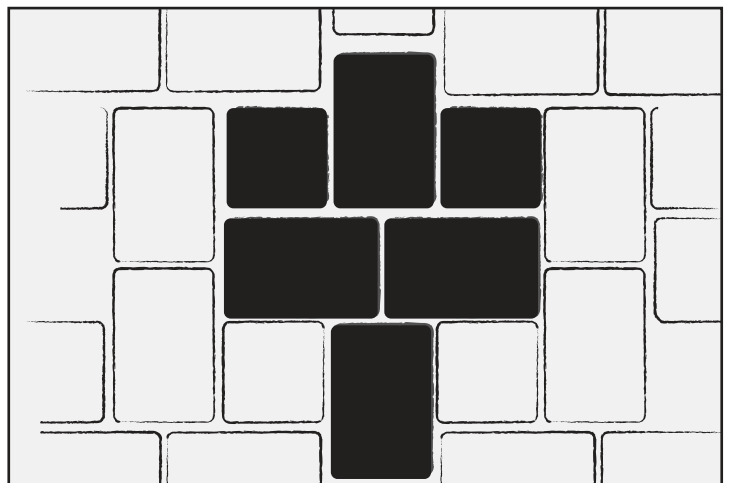

DUBLIN COBBLE® 3-PIECE & LARGE SQUARE

3-Piece Pattern A

3-Piece Pattern B

3-Piece & Lg. Square C

Large Rectangle Running Bond D

Large Rectangle-90° Herringbone E

Large Rectangle & Square 1 Pattern F

DUBLIN COBBLE® 3-PIECE & LARGE SQUARE (CONTINUED)

Lg. Rectangle & Square 45° Herringbone Modified G

Pattern H