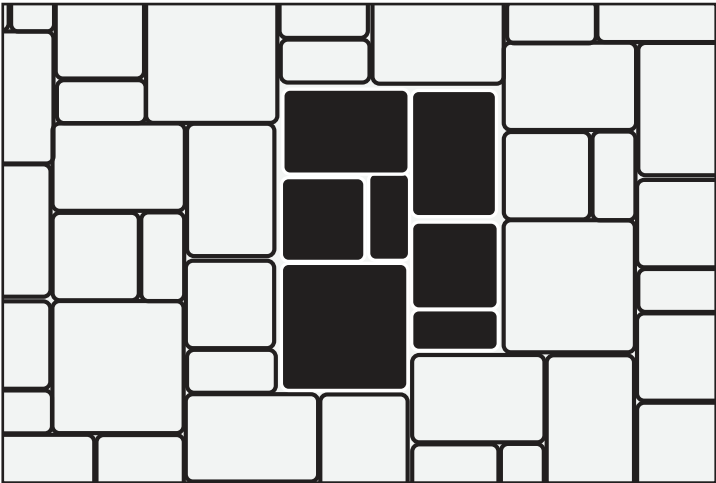

DUBLIN COBBLE® 3-PIECE & LARGE SQUARE

3-Piece Pattern A

3-Piece Pattern B

3-Piece & Lg. Square C

Large Rectangle Running Bond D

Large Rectangle-90° Herringbone E

Large Rectangle & Square 1 Pattern F

DUBLIN COBBLE® 3-PIECE & LARGE SQUARE (CONTINUED)

Lg. Rectangle & Square 45° Herringbone Modified G

Pattern H