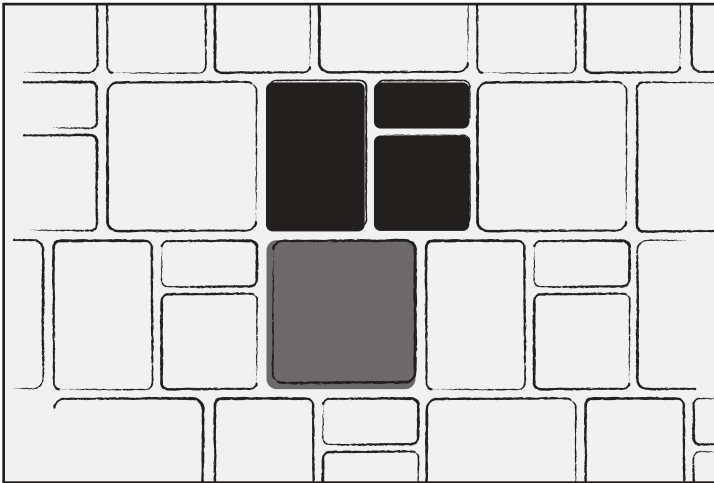

DUBLIN COBBLE® 3-PIECE & LARGE SQUARE

3-Piece Pattern A

3-Piece Pattern B

3-Piece & Lg. Square C

Large Rectangle Running Bond D

Large Rectangle-90° Herringbone E

Large Rectangle & Square 1 Pattern F

DUBLIN COBBLE® 3-PIECE & LARGE SQUARE (CONTINUED)

Lg. Rectangle & Square 45° Herringbone Modified G

Pattern H