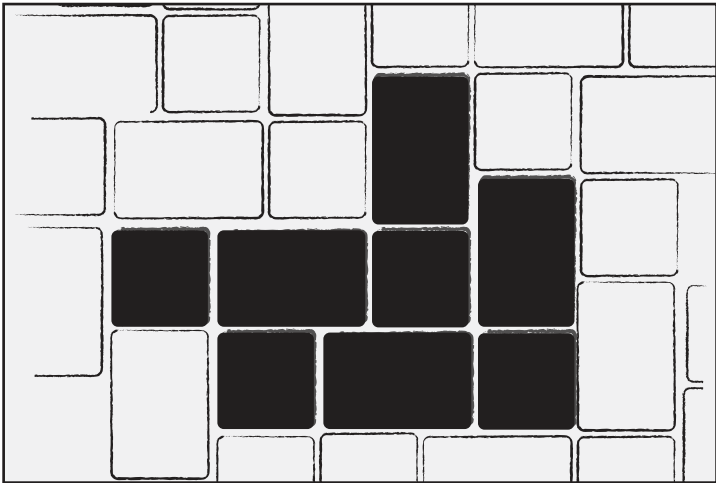

DUBLIN COBBLE® 3-PIECE & LARGE SQUARE

3-Piece Pattern A

3-Piece Pattern B

3-Piece & Lg. Square C

Large Rectangle Running Bond D

Large Rectangle-90° Herringbone E

Large Rectangle & Square 1 Pattern F

DUBLIN COBBLE® 3-PIECE & LARGE SQUARE (CONTINUED)

Lg. Rectangle & Square 45° Herringbone Modified G

Pattern H