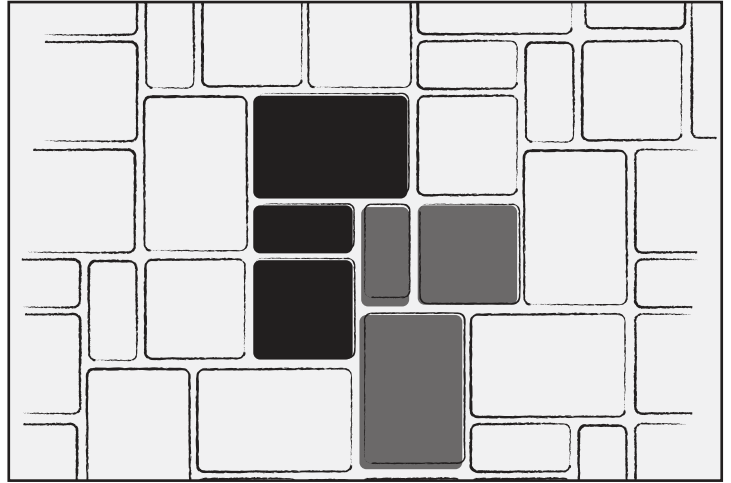

DUBLIN COBBLE® 3-PIECE & LARGE SQUARE

3-Piece Pattern A

3-Piece Pattern B

3-Piece & Lg. Square C

Large Rectangle Running Bond D

Large Rectangle-90° Herringbone E

Large Rectangle & Square 1 Pattern F

DUBLIN COBBLE® 3-PIECE & LARGE SQUARE (CONTINUED)

Lg. Rectangle & Square 45° Herringbone Modified G

Pattern H