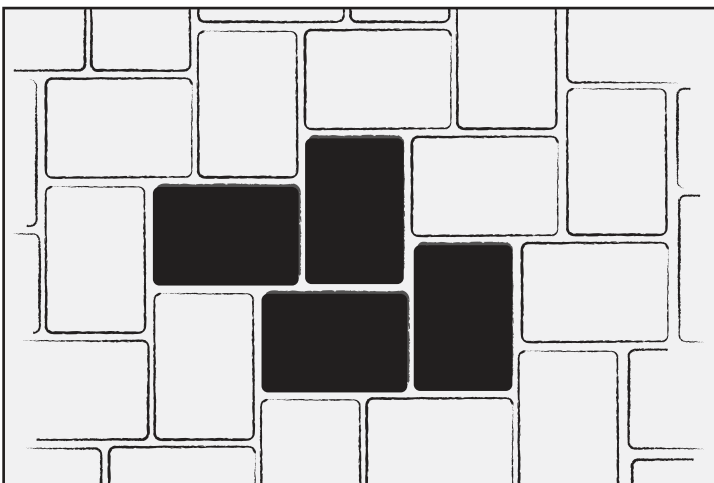

DUBLIN COBBLE® 3-PIECE & LARGE SQUARE

3-Piece Pattern A

3-Piece Pattern B

3-Piece & Lg. Square C

Large Rectangle Running Bond D

Large Rectangle-90° Herringbone E

Large Rectangle & Square 1 Pattern F

DUBLIN COBBLE® 3-PIECE & LARGE SQUARE (CONTINUED)

Lg. Rectangle & Square 45° Herringbone Modified G

Pattern H